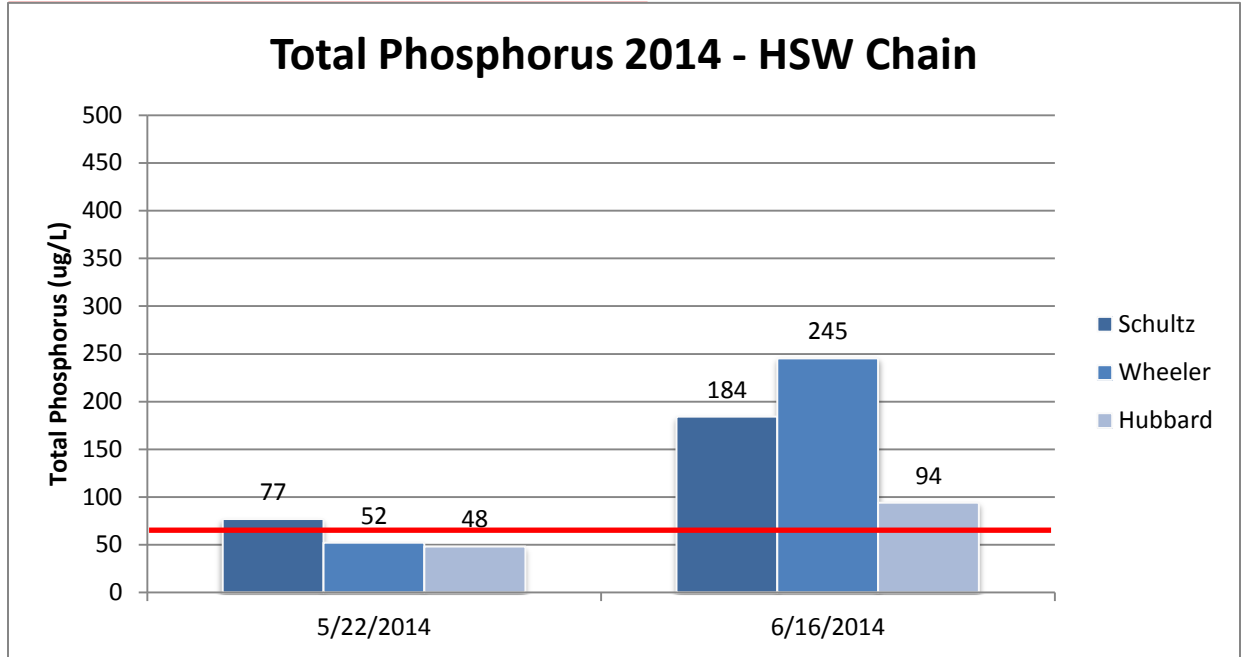

Water Quality data for the Hubbard, Schultz, Wheeler Shallow Chain of Lakes

*Red Line Indicates MPCA Average for Shallow Lakes in the North Central Hardwoods Forest Ecoregion

Water Quality data for the Hubbard, Schultz, Wheeler Shallow Chain of Lakes

*Red Line Indicates MPCA Average for Shallow Lakes in the North Central Hardwoods Forest Ecoregion

*Red Line Indicates MPCA Average for Shallow Lakes in the North Central Hardwoods Forest Ecoregion

2014 Lab Results – Through June

Water Quality data for the Hubbard, Schultz, Wheeler Shallow Chain of Lakes

*Red Line Indicates MPCA Average for Shallow Lakes in the North Central Hardwoods Forest Ecoregion