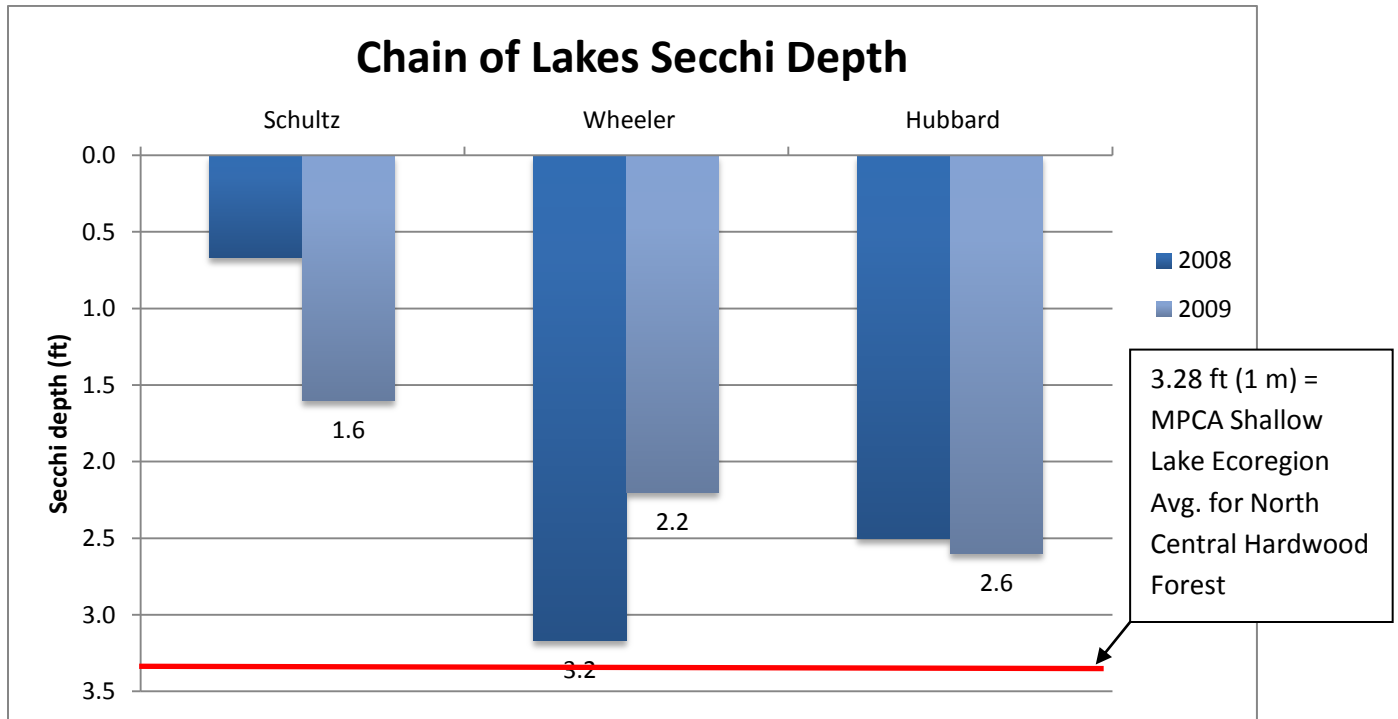

Water Quality data for the Hubbard, Schultz, Wheeler Shallow Chain of Lakes

*Red Line Indicates MPCA Average for Shallow Lakes in the North Central Hardwoods Forest Ecoregion

Water Quality data for the Hubbard, Schultz, Wheeler Shallow Chain of Lakes

*Red Line Indicates MPCA Average for Shallow Lakes in the North Central Hardwoods Forest Ecoregion

*Red Line Indicates MPCA Average for Shallow Lakes in the North Central Hardwoods Forest Ecoregion

2014 Lab Results – Through June

Water Quality data for the Hubbard, Schultz, Wheeler Shallow Chain of Lakes

*Red Line Indicates MPCA Average for Shallow Lakes in the North Central Hardwoods Forest Ecoregion