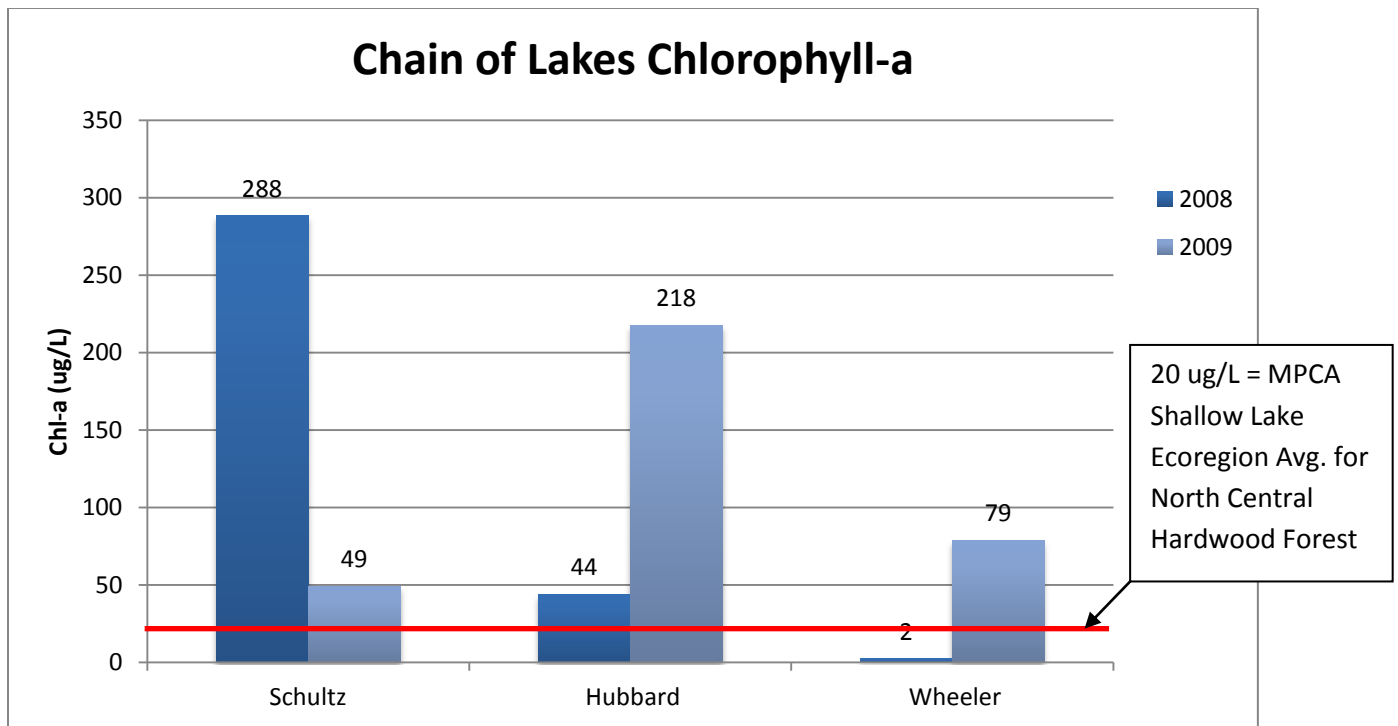

Water Quality data for the Hubbard, Schultz, Wheeler Shallow Chain of Lakes

*Red Line Indicates MPCA Average for Shallow Lakes in the North Central Hardwoods Forest Ecoregion

Water Quality data for the Hubbard, Schultz, Wheeler Shallow Chain of Lakes

*Red Line Indicates MPCA Average for Shallow Lakes in the North Central Hardwoods Forest Ecoregion

*Red Line Indicates MPCA Average for Shallow Lakes in the North Central Hardwoods Forest Ecoregion

2014 Lab Results – Through June

Water Quality data for the Hubbard, Schultz, Wheeler Shallow Chain of Lakes

*Red Line Indicates MPCA Average for Shallow Lakes in the North Central Hardwoods Forest Ecoregion