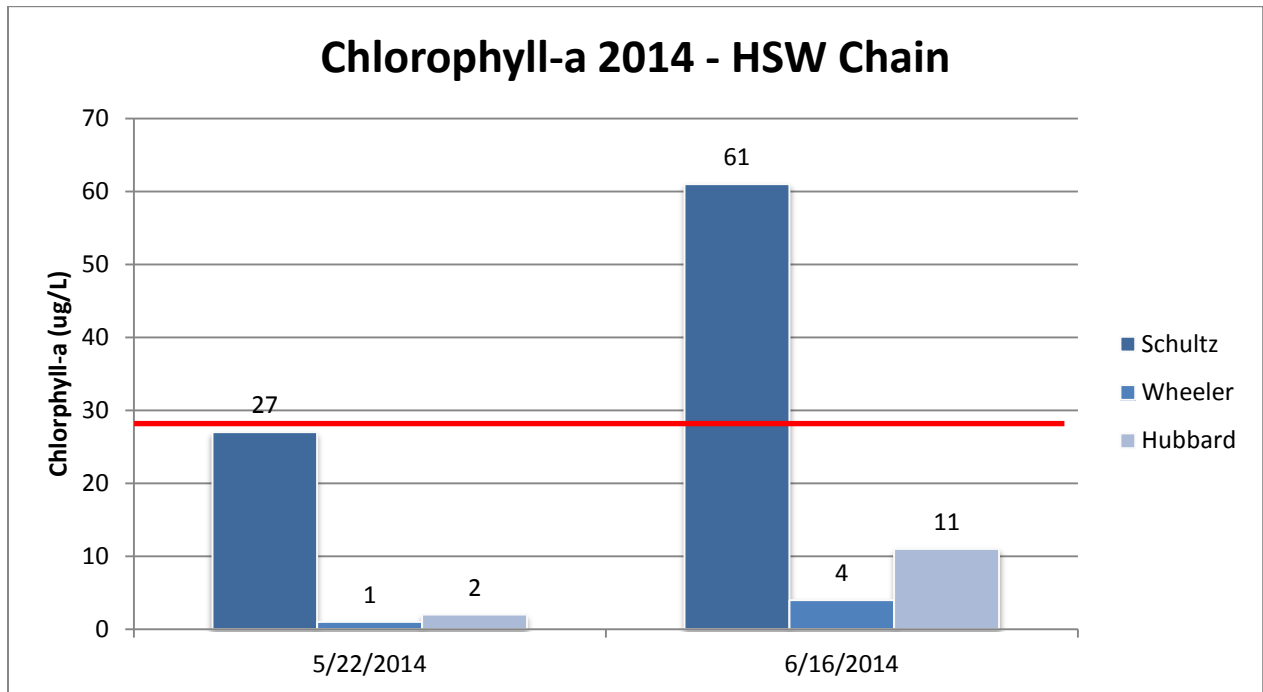

Water Quality data for the Hubbard, Schultz, Wheeler Shallow Chain of Lakes

*Red Line Indicates MPCA Average for Shallow Lakes in the North Central Hardwoods Forest Ecoregion

Water Quality data for the Hubbard, Schultz, Wheeler Shallow Chain of Lakes

*Red Line Indicates MPCA Average for Shallow Lakes in the North Central Hardwoods Forest Ecoregion

*Red Line Indicates MPCA Average for Shallow Lakes in the North Central Hardwoods Forest Ecoregion

2014 Lab Results – Through June

Water Quality data for the Hubbard, Schultz, Wheeler Shallow Chain of Lakes

*Red Line Indicates MPCA Average for Shallow Lakes in the North Central Hardwoods Forest Ecoregion