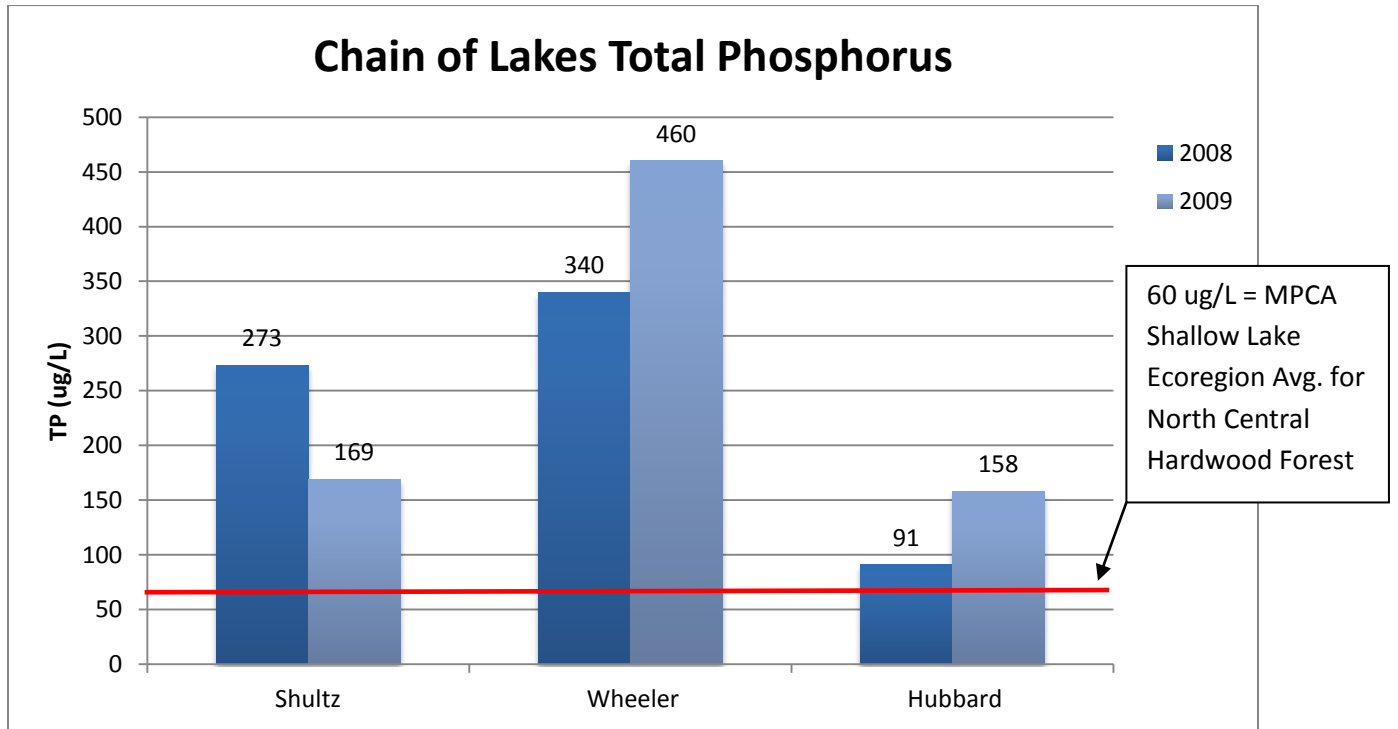

Water Quality data for the Hubbard, Schultz, Wheeler Shallow Chain of Lakes

*Red Line Indicates MPCA Average for Shallow Lakes in the North Central Hardwoods Forest Ecoregion

Water Quality data for the Hubbard, Schultz, Wheeler Shallow Chain of Lakes

*Red Line Indicates MPCA Average for Shallow Lakes in the North Central Hardwoods Forest Ecoregion

*Red Line Indicates MPCA Average for Shallow Lakes in the North Central Hardwoods Forest Ecoregion

2014 Lab Results – Through June

Water Quality data for the Hubbard, Schultz, Wheeler Shallow Chain of Lakes

*Red Line Indicates MPCA Average for Shallow Lakes in the North Central Hardwoods Forest Ecoregion