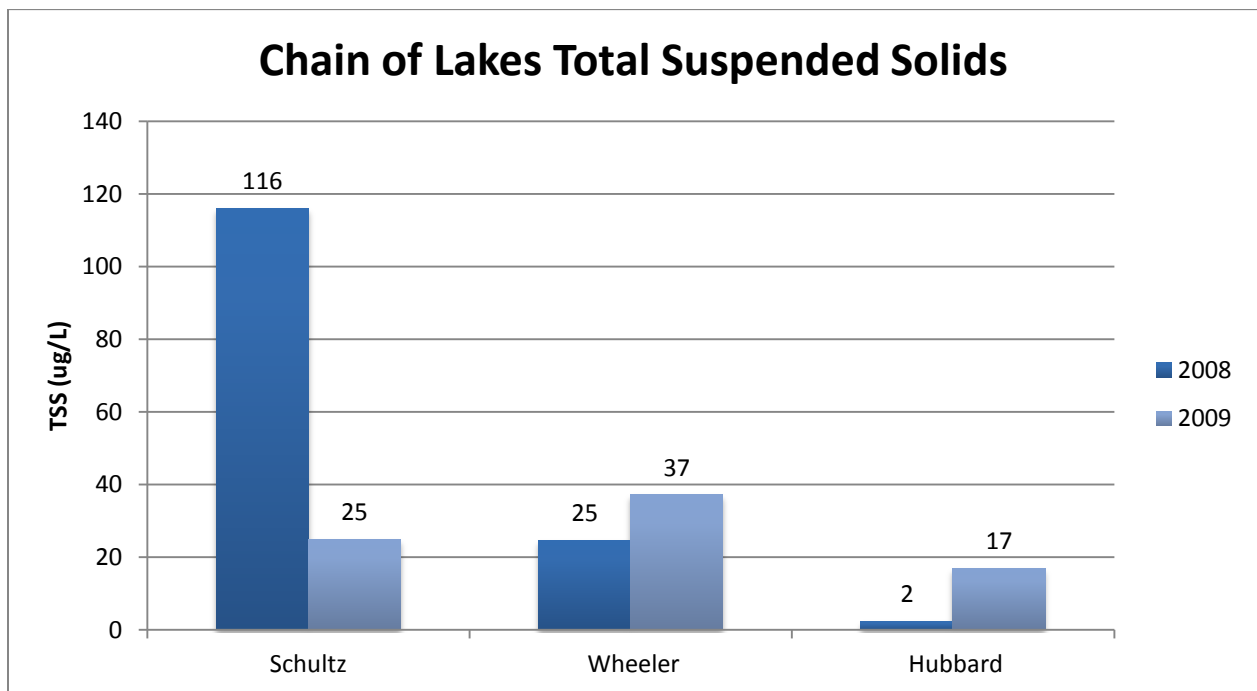

Water Quality data for the Hubbard, Schultz, Wheeler Shallow Chain of Lakes

*Red Line Indicates MPCA Average for Shallow Lakes in the North Central Hardwoods Forest Ecoregion

Water Quality data for the Hubbard, Schultz, Wheeler Shallow Chain of Lakes

*Red Line Indicates MPCA Average for Shallow Lakes in the North Central Hardwoods Forest Ecoregion

*Red Line Indicates MPCA Average for Shallow Lakes in the North Central Hardwoods Forest Ecoregion

2014 Lab Results – Through June

Water Quality data for the Hubbard, Schultz, Wheeler Shallow Chain of Lakes

*Red Line Indicates MPCA Average for Shallow Lakes in the North Central Hardwoods Forest Ecoregion